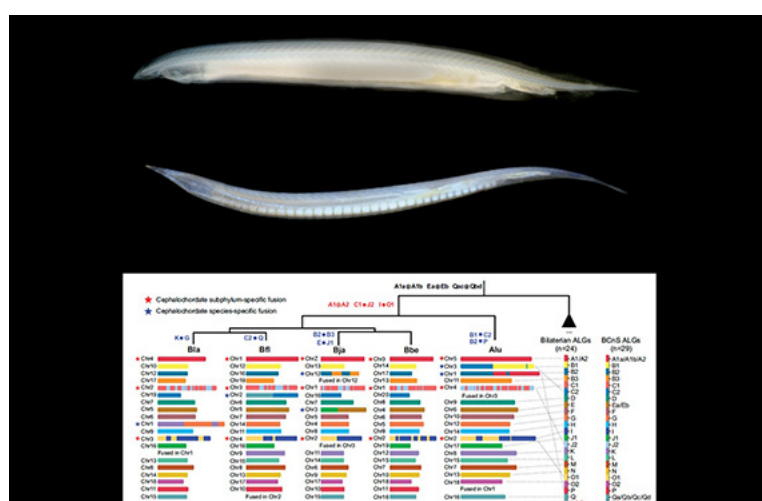

More Recent Events

WORLD OF KNOWLEDGE

Gut Bacteria Become Micro-Pharmaceutical Factories: Precise Neurosteroid Synthesis Achieved Using Plant Waste

BMAL2 is a potential druggable target in ovarian clear cell carcinoma

Inspired from the African Clawed Frog! "Smart Peptidyl Liposomes" Is One Step Closer to Precision Drug Delivery

Genome of Asymmetron lucayanum reveal cephalochordate evolution and vertebrate origins

LIFE ON AS